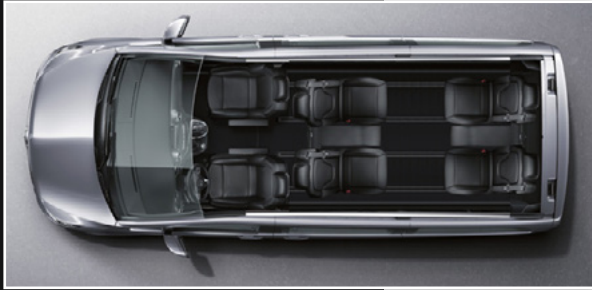

edition **verso**

Verso

- 4, 5 or 6 Seat Rear Configuration
- Premium Leather Package
- Starlight Roof
- Ambient Air Vents
- Curtains & Fitted Mats

Verso Tech

Additional Spec Above Verso

- Dual Roof Screens
- Amazon Firestick
- Low Level USB Points
- 4G Wi-Fi with 12 Months Airtime