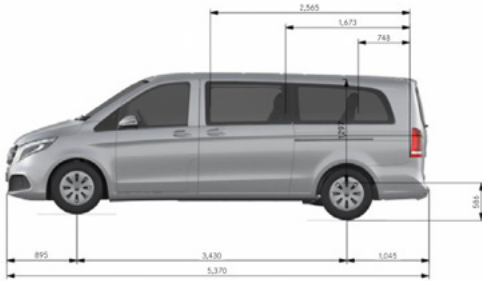

Technical Specifications

AC13 V-Class edition

Model	V220d Extra Long	V300d Extra Long
Engine		
Fuel delivery	Common-rail diesel with twin turbochargers	Common-rail diesel with twin turbochargers
Total displacement	1,950	1,950
Arrangement/cylinders/valves	in-line/4/16	in-line/4/16
Power (hp (kW) at rpm)	163 (120)/4,200	237 (174)/4,200
Torque (Nm at rpm)	380/1,200–4,000	500/1,600–2,400
Compression ratio	15.5:1	15.5:1
Emissions standard	Euro 6 d	Euro 6 d
Transmission		
9G-TRONIC PLUS 9-speed automatic		
Performance		
Acceleration 0–62 mph	11.2	7.9
Top speed (electric mode)	121	137
Weight and Capacities		
Boot capacity (l)	1,410 - 5,010	1,410 - 5,010
Fuel tank capacity/of which reserve (l)	70/10	70/10
AdBlue tank capacity (l)	24	24
Turning circle (m)	12.5	12.5
Towing capacity unbraked/braked (kg)	750/2,000	750/2,000
Fuel Consumption		
Combined (consumption dependent on chosen optional equipment) mpg	37.2	36.2
Insurance		
Group rating	37E - 38E	43E